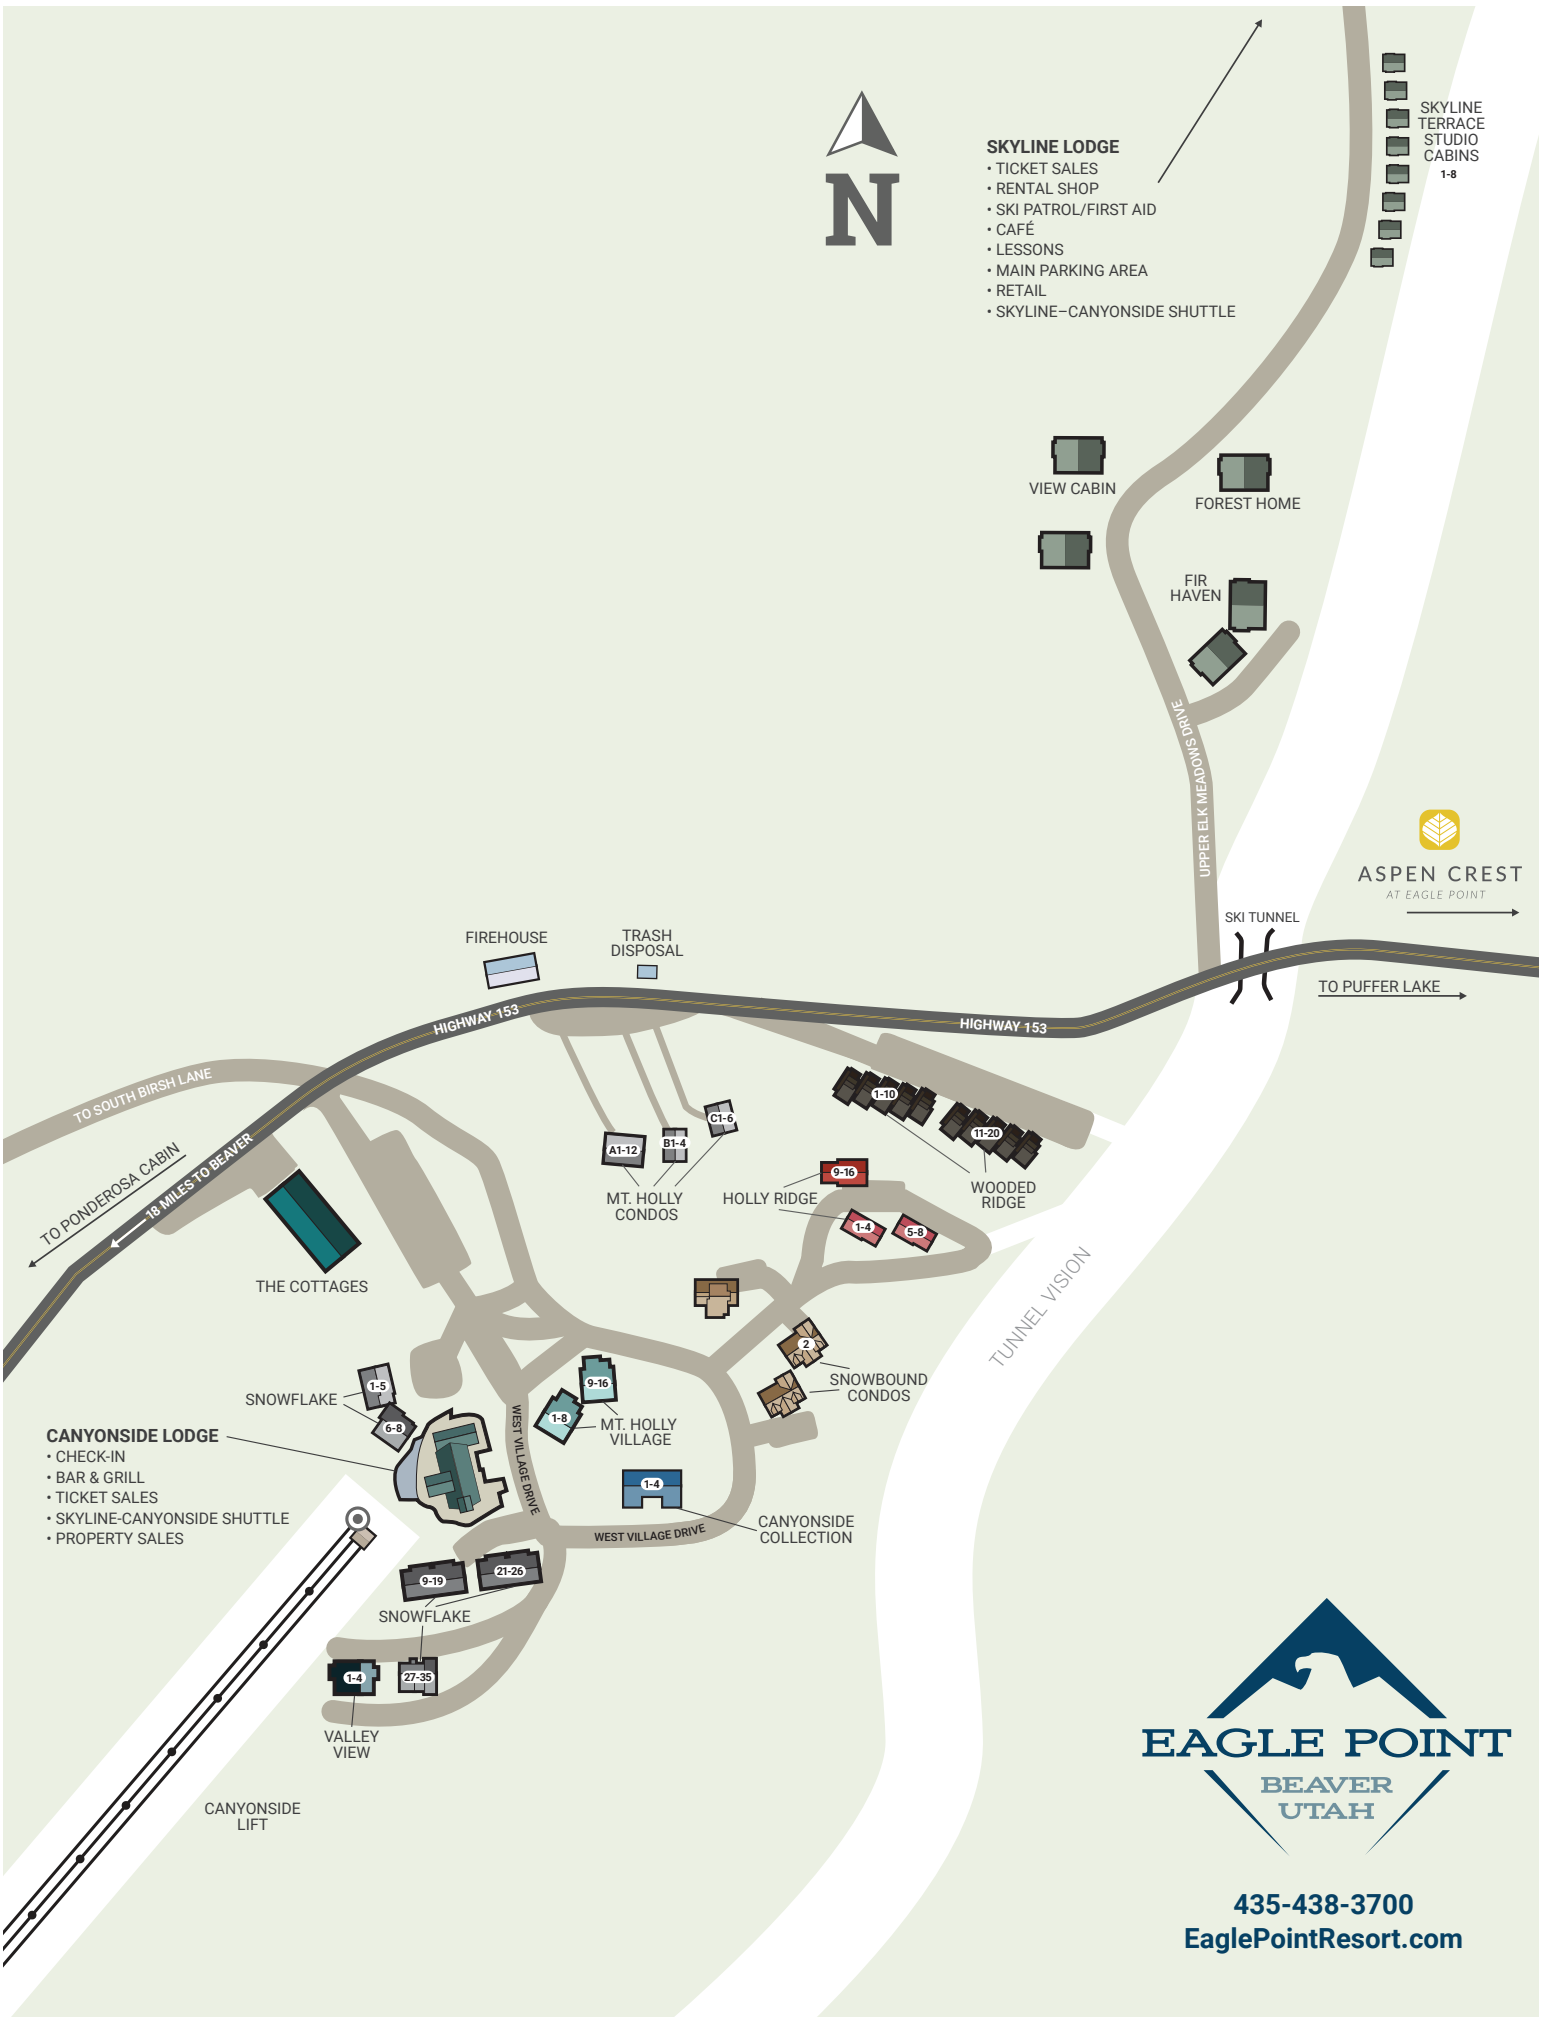

SKYLINE LODGE

- TICKET SALES
- RENTAL SHOP
- SKI PATROL/FIRST AID
- CAFÉ
- LESSONS
- MAIN PARKING AREA
- RETAIL
- SKYLINE-CANYONSIDE SHUTTLE

ASPEN CREST
AT EAGLE POINT

- CANYONSIDE LODGE**
- CHECK-IN
 - BAR & GRILL
 - TICKET SALES
 - SKYLINE-CANYONSIDE SHUTTLE
 - PROPERTY SALES