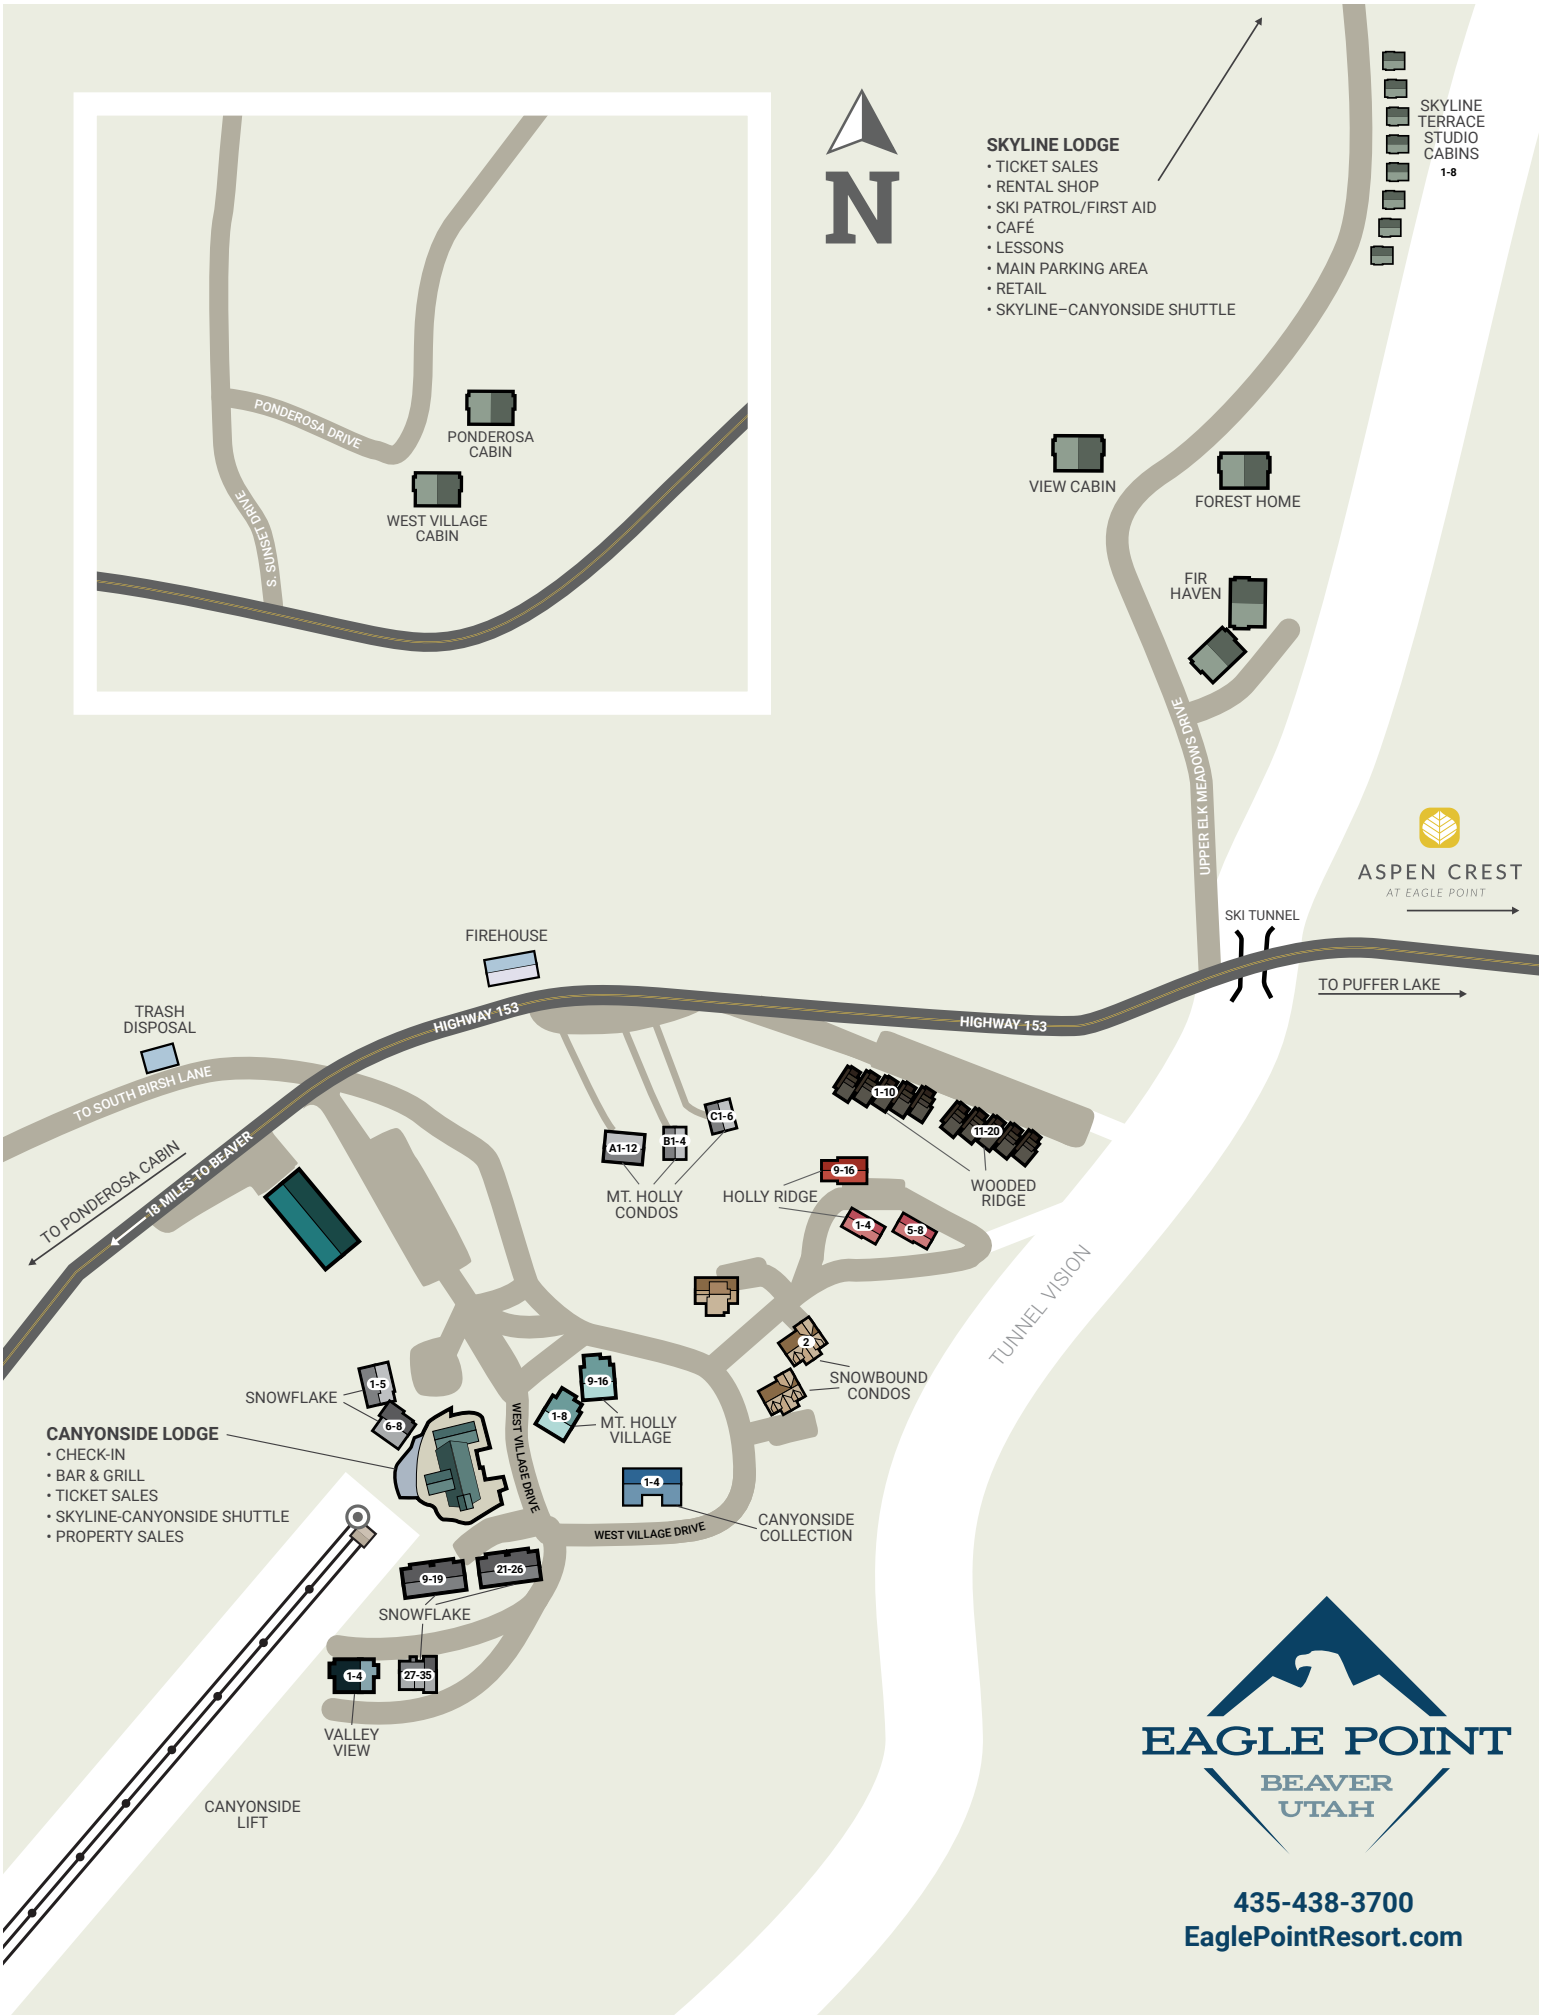

SKYLINE LODGE

- TICKET SALES
- RENTAL SHOP
- SKI PATROL/FIRST AID
- CAFÉ
- LESSONS
- MAIN PARKING AREA
- RETAIL
- SKYLINE-CANYONSIDE SHUTTLE

ASPEN CREST
AT EAGLE POINT

435-438-3700
EaglePointResort.com